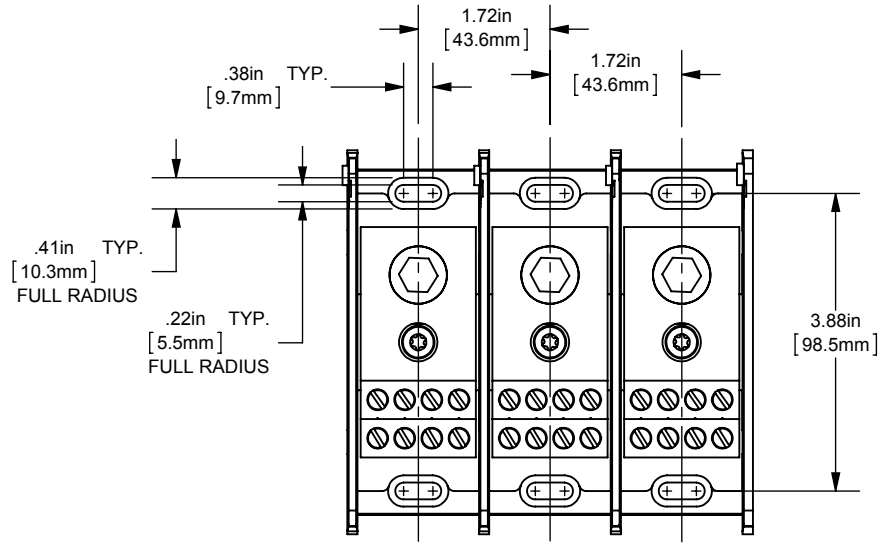

REV.	DATE	ECO	DESCRIPTION	BY	CK	APP
-	8/23/2013	NA	INITIAL RELEASE	LDB	NA	NA

DIMENSIONS IN [] ARE MILLIMETERS

MERSEN USA NEWBURYPORT-MA, LLC
374 MERRIMAC STREET
NEWBURYPORT, MA 01950

MPDB6743(0,1,2,3)

PDB -ADDER, 1 TO 3 POLES

(1) 500-4 X (8) 2-14 ALUMINUM

OUTLINE DIMENSIONS
NOT TO BE USED FOR PRODUCTION

701970

PRODUCT MANAGER
SIGN:
DATE:

DESIGN ENGINEER
SIGN:
DATE: