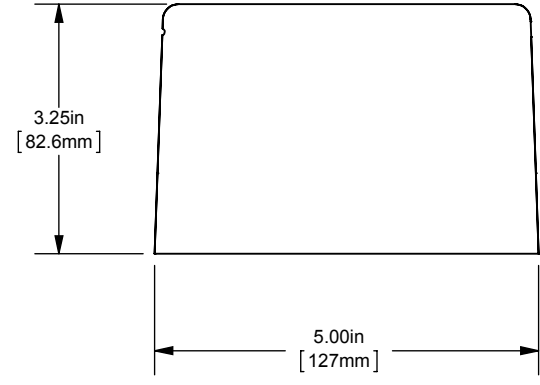

REV.	DATE	ECO	DESCRIPTION	BY	CK	APP
-	8/23/2013	NA	INITIAL RELEASE	LDB	NA	NA

DIMENSIONS IN [] ARE MILLIMETERS

MERSEN USA NEWBURYPORT-MA, LLC
374 MERRIMAC STREET
NEWBURYPORT, MA 01950

MPDB6743(0,1,2,3)

PDB -ADDER, 1 TO 3 POLES

(1) 500-4 X (8) 2-14 ALUMINUM

OUTLINE DIMENSIONS
NOT TO BE USED FOR PRODUCTION

701970

PRODUCT MANAGER
SIGN:
DATE:

DESIGN ENGINEER
SIGN:
DATE: