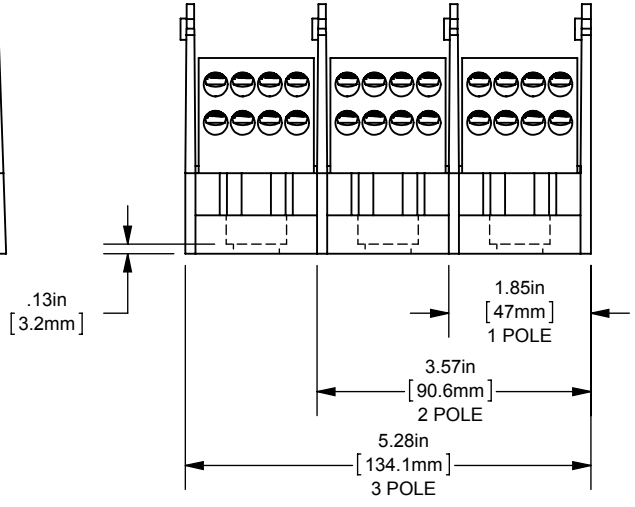

REV.	DATE	ECO	DESCRIPTION	BY	CK	APP
-	8/23/2013	NA	INITIAL RELEASE	LDB	NA	NA

DIMENSIONS IN [] ARE MILLIMETERS

MERSEN USA NEWBURYPORT-MA, LLC
374 MERRIMAC STREET
NEWBURYPORT, MA 01950

MPDB6743(0,1,2,3)

PDB -ADDER, 1 TO 3 POLES

(1) 500-4 X (8) 2-14 ALUMINUM

OUTLINE DIMENSIONS
NOT TO BE USED FOR PRODUCTION

701970

PRODUCT MANAGER
SIGN:
DATE:

DESIGN ENGINEER
SIGN:
DATE: