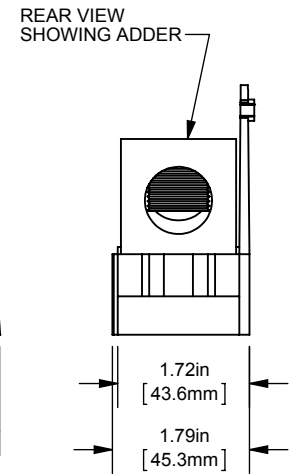

REV.	DATE	ECO	DESCRIPTION	BY	CK	APP
-	8/23/2013	NA	INITIAL RELEASE	LDB	NA	NA

DIMENSIONS IN [] ARE MILLIMETERS

MERSEN USA NEWBURYPORT-MA, LLC
374 MERRIMAC STREET
NEWBURYPORT, MA 01950

MPDB6743(0,1,2,3)

PDB -ADDER, 1 TO 3 POLES

(1) 500-4 X (8) 2-14 ALUMINUM

OUTLINE DIMENSIONS
NOT TO BE USED FOR PRODUCTION

701970

PRODUCT MANAGER
SIGN:
DATE:

DESIGN ENGINEER
SIGN:
DATE: