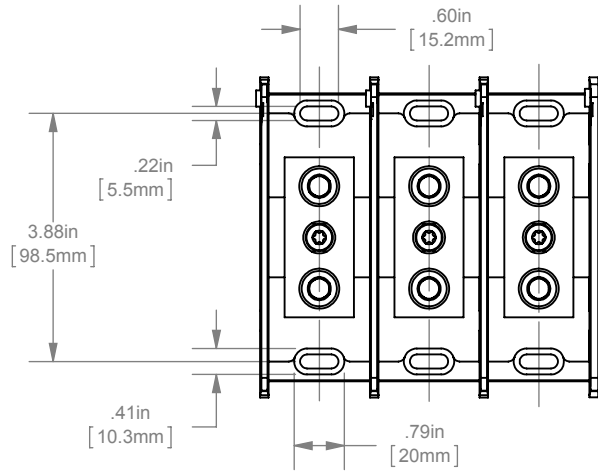

REV.	DATE	ECO	DESCRIPTION	BY	CK	APP
-	6/6/2013	NA	INITIAL RELEASE	LDB	NA	NA

BACK VIEW
ADDER
(MPDB67000)
SHOWN

SCALE: 1/3

DIMENSIONS IN [] ARE MILLIMETERS

MERSEN USA NEWBURYPORT-MA, LLC
374 MERRIMAC STREET
NEWBURYPORT, MA 01950

MPDB6700(0,1,2,3)

PDB 1-3P & ADDER, AL INTERMEDIATE

(1)350-6 X (1)350-6

OUTLINE DIMENSIONS
NOT TO BE USED FOR PRODUCTION

701887

PRODUCT MANAGER

SIGN:

DATE: