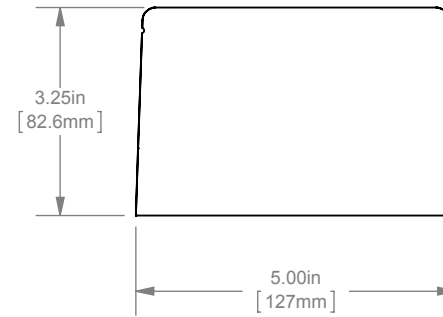

REV.	DATE	ECO	DESCRIPTION	BY	CK	APP
-	6/6/2013	NA	INITIAL RELEASE	LDB	NA	NA

BACK VIEW
ADDER
(MPDB67000)
SHOWN

SCALE: 1/3

DIMENSIONS IN [] ARE MILLIMETERS

MERSEN USA NEWBURYPORT-MA, LLC
374 MERRIMAC STREET
NEWBURYPORT, MA 01950

MPDB6700(0,1,2,3)

PDB 1-3P & ADDER, AL INTERMEDIATE

(1)350-6 X (1)350-6

OUTLINE DIMENSIONS
NOT TO BE USED FOR PRODUCTION

701887

PRODUCT MANAGER

SIGN:

DATE: