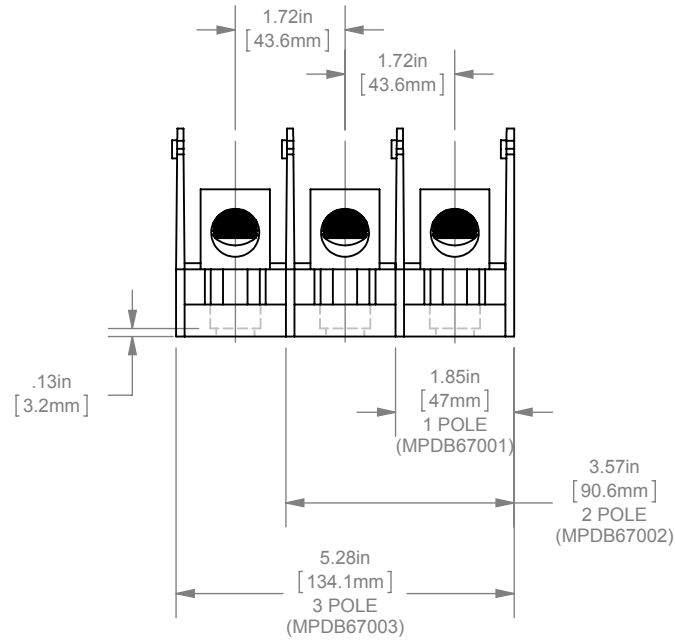

REV.	DATE	ECO	DESCRIPTION	BY	CK	APP
-	6/6/2013	NA	INITIAL RELEASE	LDB	NA	NA

BACK VIEW
ADDER
(MPDB67000)
SHOWN

SCALE: 1/3

DIMENSIONS IN [] ARE MILLIMETERS

MERSEN USA NEWBURYPORT-MA, LLC
374 MERRIMAC STREET
NEWBURYPORT, MA 01950

MPDB6700(0,1,2,3)

PDB 1-3P & ADDER, AL INTERMEDIATE

(1)350-6 X (1)350-6

OUTLINE DIMENSIONS
NOT TO BE USED FOR PRODUCTION

701887

PRODUCT MANAGER

SIGN:

DATE: