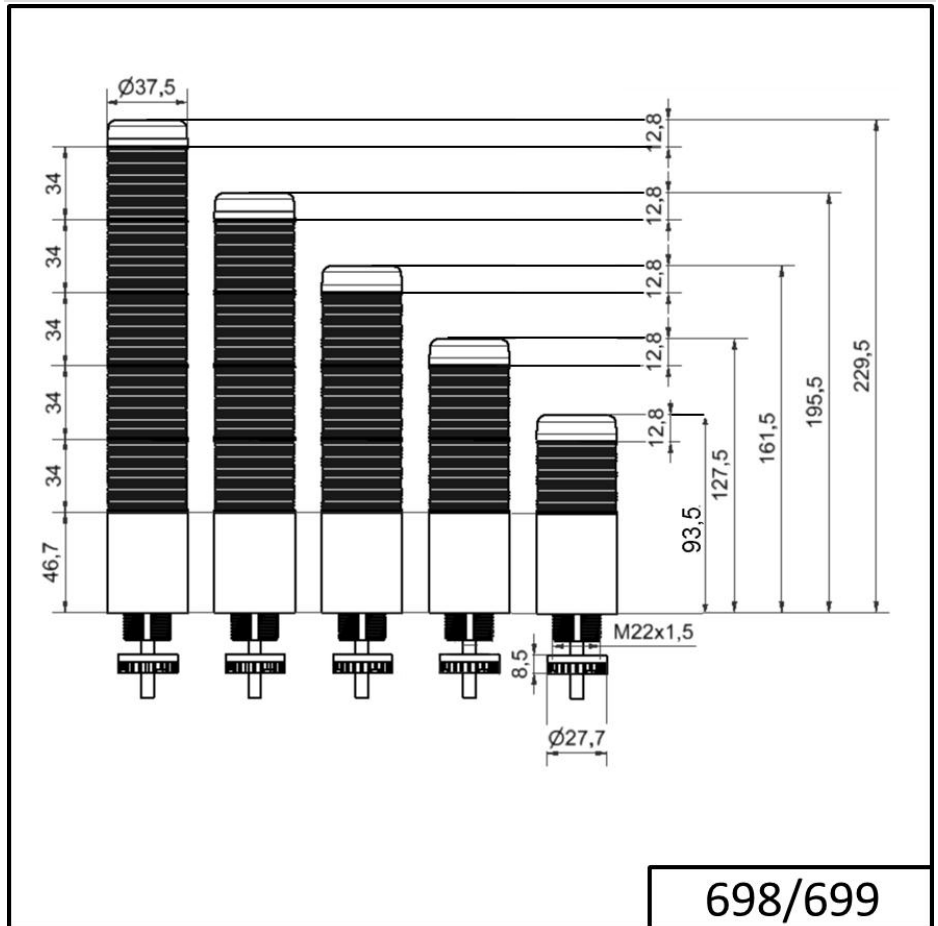

Completely pre-assembled Signal Towers / KOMPAKT 37
K37cl sr cable EM Pulse tone 24VAC/DC BU

DRAWING

698/699

For additional installation and mounting information, refer to the appropriate user guide at www.werma.com. This printed copy is for information only and is subject to alteration.