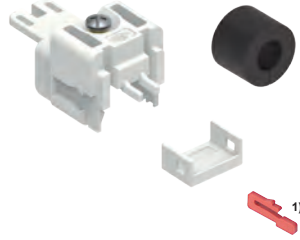

CJK 8M

enclosures:
size "21.21"

MKG V25
MKG VN25
MKAG V25

page:

348
348
353

RJ45 universal patch cord adapter

M25 cable gland

description	part No	part No.	entry M
universal patch cord adapter	CJK 8M		
insert coding pin for RJ45 adapters (optional) ¹⁾	CR KC		
plastic cable gland, light grey (RAL 7035)		AW M25IJ	25
plastic cable gland, black (RAL 9005)		AW M25INJ	25
nickel plated brass cable gland		AW M25PJ	25

¹⁾ Optional four coding positions CR KC insert coding pin (4 pins required for each connector coupling).

How to use CR KC coding pins (cannot be used with IP68 enclosures)

CJK 8M

CR KC

AW M25IJ and AW M25INJ