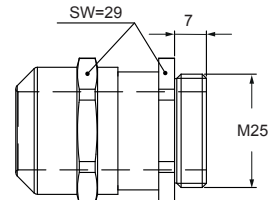

AW M25PJ

cURus pending

Watch our online tutorial