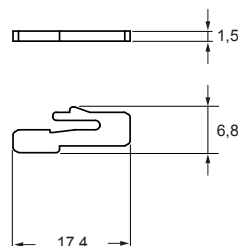

CJK 8M

enclosures:
size "21.21"

MKG V25
MKG VN25
MKAG V25

page:

348
348
353

RJ45 universal patch cord adapter

M25 cable gland

description	part No	part No.	entry M
universal patch cord adapter	CJK 8M		
insert coding pin for RJ45 adapters (optional) ¹⁾	CR KC		
plastic cable gland, light grey (RAL 7035)		AW M25IJ	25
plastic cable gland, black (RAL 9005)		AW M25INJ	25
nickel plated brass cable gland		AW M25PJ	25

¹⁾ Optional four coding positions CR KC insert coding pin (4 pins required for each connector coupling).

How to use CR KC coding pins (cannot be used with IP68 enclosures)

CJK 8M

CR KC

AW M25IJ and AW M25INJ