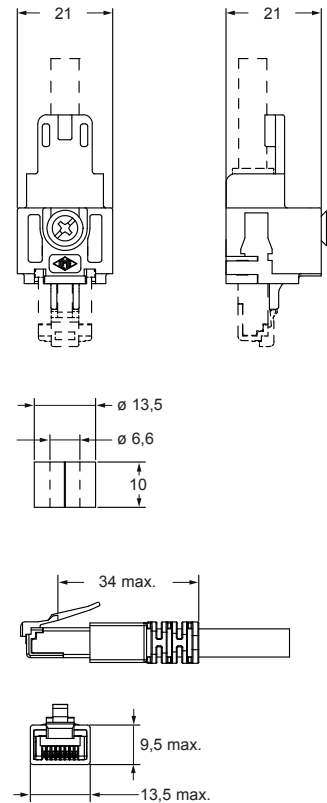

CJK 8M

enclosures:
size "21.21"

MKG V25
MKG VN25
MKAG V25

page:

348
348
353

RJ45 universal patch cord adapter

M25 cable gland

description	part No	part No.	entry M
universal patch cord adapter	CJK 8M		
insert coding pin for RJ45 adapters (optional) ¹⁾	CR KC		
plastic cable gland, light grey (RAL 7035)		AW M25IJ	25
plastic cable gland, black (RAL 9005)		AW M25INJ	25
nickel plated brass cable gland		AW M25PJ	25

¹⁾ Optional four coding positions CR KC insert coding pin (4 pins required for each connector coupling).

How to use CR KC coding pins (cannot be used with IP68 enclosures)

CJK 8M

CR KC

AW M25IJ and AW M25INJ