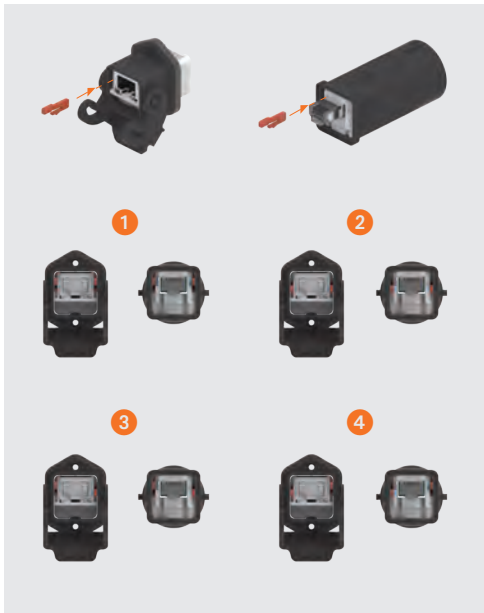

CJK 8M

enclosures:
size "21.21"

MKG V25
MKG VN25
MKAG V25

page:

348
348
353

RJ45 universal patch cord adapter

M25 cable gland

description	part No	part No.	entry M
universal patch cord adapter	CJK 8M		
insert coding pin for RJ45 adapters (optional) ¹⁾	CR KC		
plastic cable gland, light grey (RAL 7035)		AW M25IJ	25
plastic cable gland, black (RAL 9005)		AW M25INJ	25
nickel plated brass cable gland		AW M25PJ	25

¹⁾ Optional four coding positions CR KC insert coding pin (4 pins required for each connector coupling).

How to use CR KC coding pins (cannot be used with IP68 enclosures)

CJK 8M

CR KC

AW M25IJ and AW M25INJ