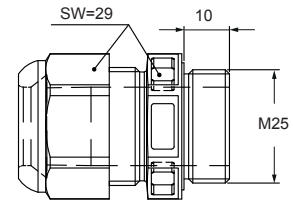

¹⁾ Optional four coding positions CR KC insert coding pin (4 pins required for each connector coupling).

How to use CR KC coding pins (cannot be used with IP68 enclosures)

CJK 8M

CR KC

AW M25IJ and AW M25INJ