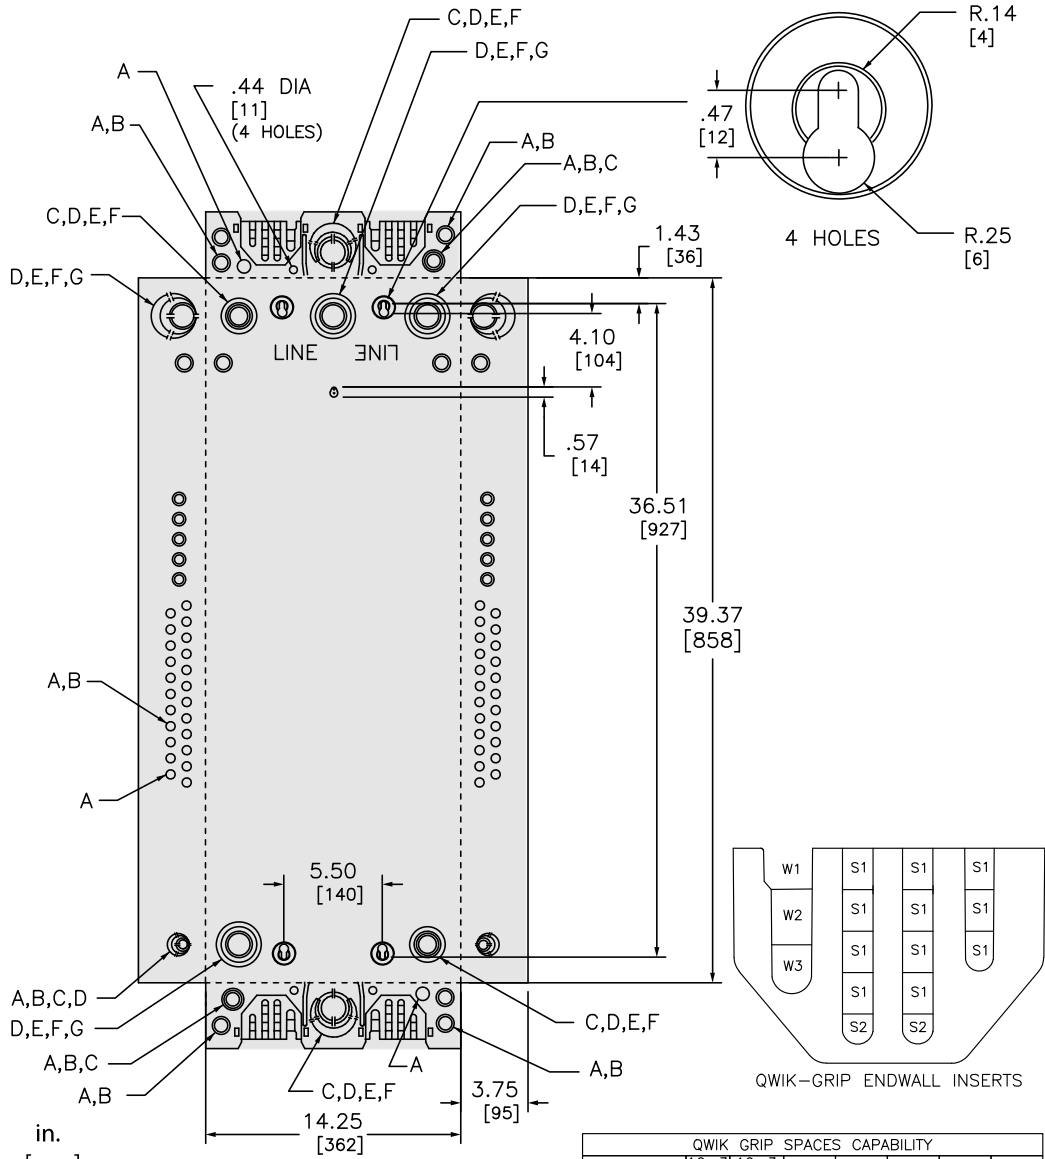

Dimensions

KNOCKOUTS							
SYMBOLS	A	B	C	D	E	F	G
IN	.50	.75	1.00	1.25	1.50	2.00	2.50
MM	13	19	25	32	38	51	64

CABLE TYPE	QWIK GRIP SPACES CAPABILITY						
	10-3 FLAT	10-3 ROUND	10-2	12-3	12-2	14-3	14-2
W1		Y					
W2	Y		Y	Y		Y	
W3			Y	Y		Y	
S1					Y		Y
S2							Y

Dimensions are approximate. Refer to technical documentation for additional detail.