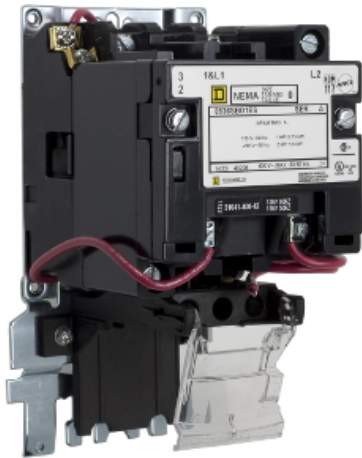

8536SBO1V02ES

NEMA Motor Starter, Type S, nonreversing, Size 0, 18A, 2 HP at 230 VAC, up to 65 kA SCCR, 1 phase, 2 pole, bimetal, 120 VAC coil, open

Product availability : Non-Stock - Not normally stocked in distribution facility

Main

Product Type	Motor starter
Product Range	S
Starter Type	Non reversing

Complementary

NEMA Size	0
Rated Current	18 A
Number of Poles	2P
Maximum Voltage Rating	600 V AC
Phase	1 phase
Type of Overload	IEC adapted Bi-metal
Horsepower Rating	1 HP 115 V AC 2 HP 230 V AC
SCCR	Circuit-breaker 35 A maximum, SCCR: 65 kA at 480 V AC Circuit-breaker 35 A maximum, SCCR: 50 kA at 600 V AC Fuse J 60 A maximum, SCCR: 65 kA at 600 V AC Fuse CC 60 A maximum, SCCR: 65 kA at 600 V AC
Coil Voltage	110 V AC 50 Hz 120 V AC 60 Hz
Control Circuit Type	Common control circuit
Control Units	No control units
Pilot Light	Without pilot light
Auxiliary Contacts	Without
Terminal Type	Screw clamp terminals
Height	6.81 in (172.96 mm)
Width	3.50 in (88.90 mm)

Depth	4.22 in (107.19 mm)
-------	---------------------

Environment

Enclosure Type	Not rated (open device)
Certifications	UL Listed CSA NEMA

Ordering and shipping details

Category	21191 - 8502,36 SA,SB(NOT S*R,T,W)
Discount Schedule	CP1
GTIN	00785901492085
Nbr. of units in pkg.	1
Package weight(Lbs)	3.38 lb(US) (1.53 kg)
Returnability	Yes
Country of origin	MX