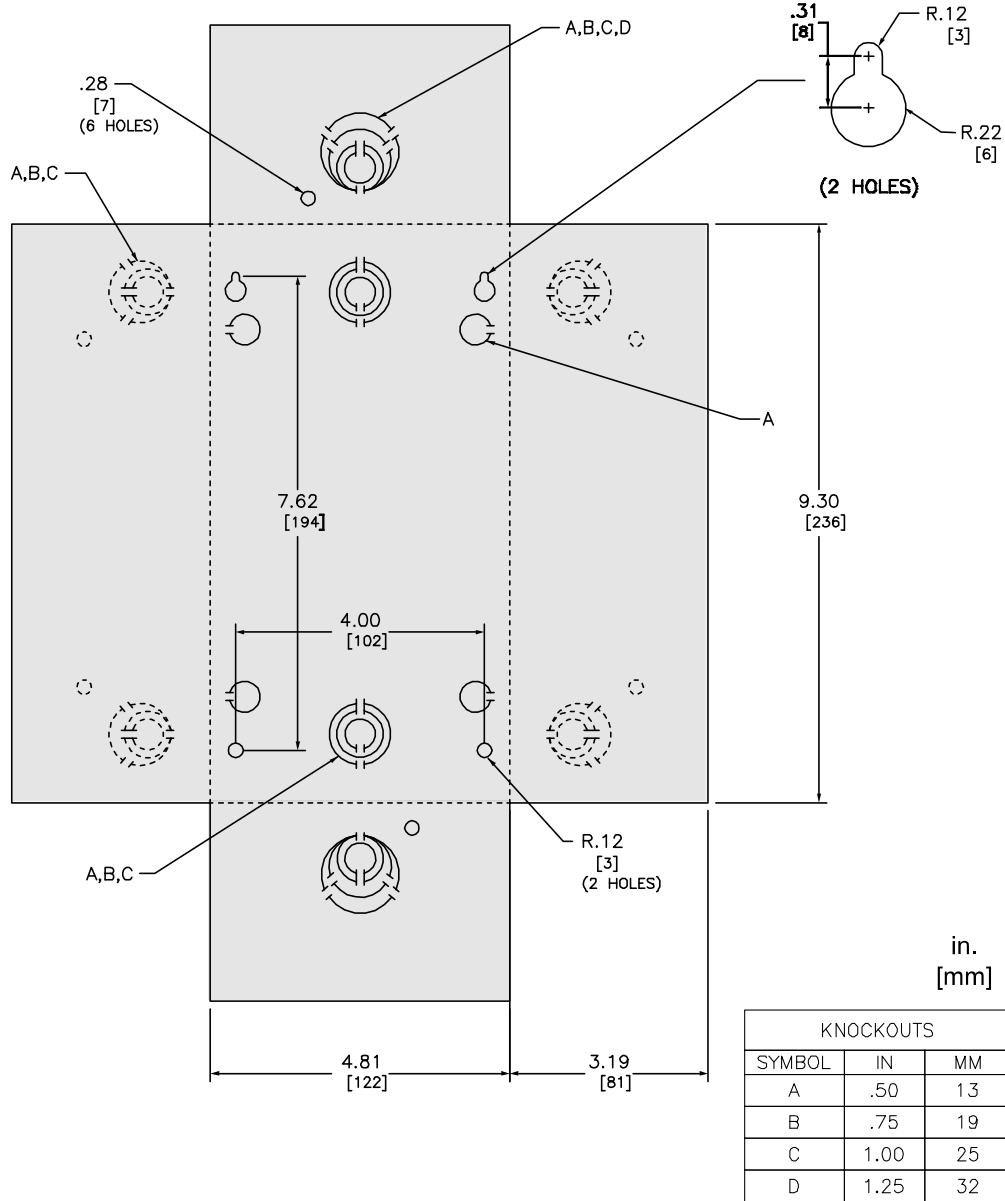

* Price is "List Price" and may be subject to a trade discount – check with your local distributor or retailer for actual price.

Height	9.29 in (236 mm)
Depth	3.19 in (81 mm)
Width	4.80 in (122 mm)

Environment

Packing Units

Unit Type of Package 1	PCE
Package 1 Height	4.02 in (10.2 cm)
Package 1 width	6.50 in (16.5 cm)
Package 1 Length	11.10 in (28.2 cm)

Offer Sustainability

Sustainable offer status	Green Premium product
California proposition 65	WARNING: This product can expose you to chemicals including: Lead and lead compounds, which is known to the State of California to cause cancer and birth defects or other reproductive harm. For more information go to www.P65Warnings.ca.gov
REACH Regulation	REACH Declaration
REACH free of SVHC	Yes
EU RoHS Directive	Compliant EU RoHS Declaration
Toxic heavy metal free	Yes
Mercury free	Yes
RoHS exemption information	Yes
China RoHS Regulation	China RoHS declaration Pro-active China RoHS declaration (out of China RoHS legal scope)
Environmental Disclosure	Product Environmental Profile

Contractual warranty

Warranty	Lifetime
----------	----------

Dimensions

All dimensions are approximate. Also refer to technical drawings and documentation.

Wiring Diagram

HOM24L70F/S